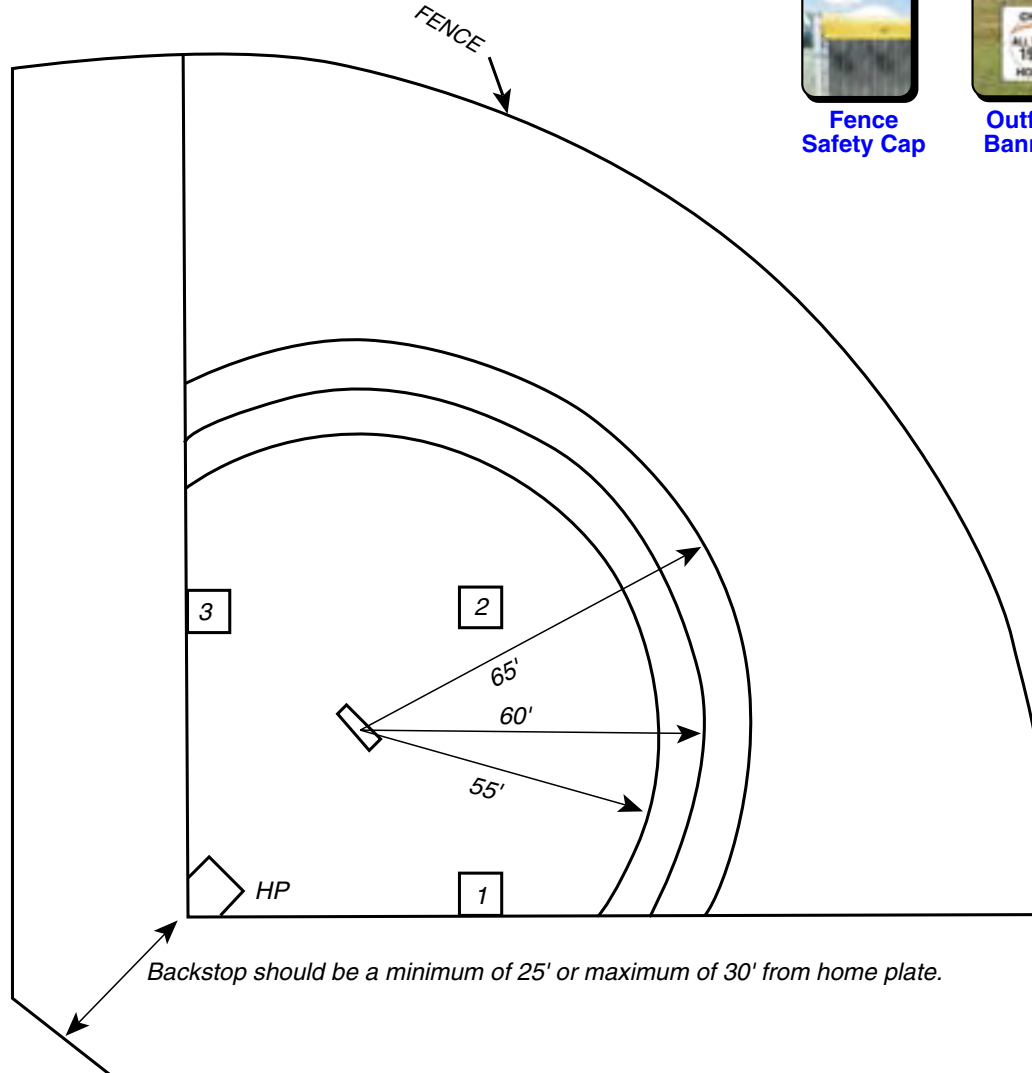

Fence Safety Cap

Outfield Banners

Bases & Plates

Adult Slow Pitch Field Dimensions

Field Dimensions & Diagram for Field Layout Measurements

Note: This field diagram is provided as a courtesy service of Markers, Inc.

If you have any question about this diagram, please contact your league office.

Skinned Infields: A 55' and 60' radius may be used with the front center of the 46" pitcher's plate as the center point of the arc. The 60' is recommended for 60' bases. For 65' bases, a 65' radius is recommended.