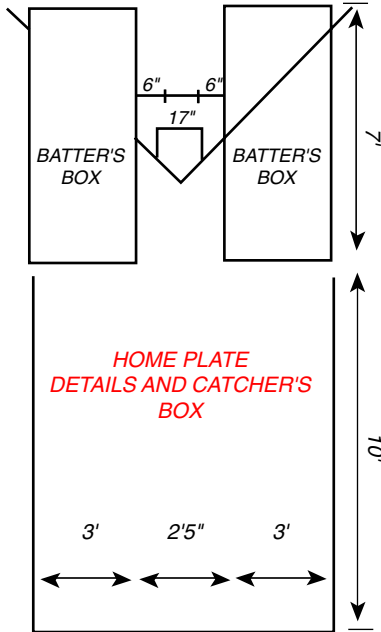

Fence Safety Cap

Outfield Banners

Bases & Plates

Adult Slow Pitch Field Dimensions

Field Dimensions & Diagram for Field Layout Measurements

Note: This field diagram is provided as a courtesy service of Markers, Inc.

If you have any question about this diagram, please contact your league office.

Skinned Infields: A 55' and 60' radius may be used with the front center of the 46" pitcher's plate as the center point of the arc. The 60' is recommended for 60' bases. For 65' bases, a 65' radius is recommended.